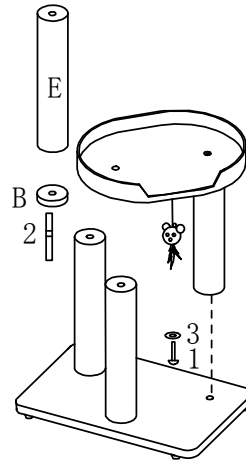

50263

Natural Home III

①

②

③

1X  60*40*2.5cm A

1X  D9*1.5cm B

1X  50*40*6cm C

1X  50*40*6cm D

3X  D9*45cm E

2X  D9*45cm F

3X  D10*60mm (1)

1X  D10*90mm (2)

3X  D40mm (3)

④

⑤

⑥

1X

D9*45cm

F

1X

D40*12cm

G

1X

D40cm

H

2X

D10*90mm

(2)

Remove the black cap on screw of post before build up the tree