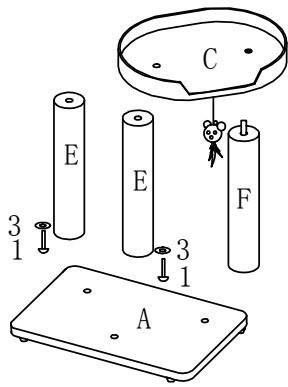

50263

Natural Home III

①

②

③

1X  60*40*2.5cm A

1X  D9*1.5cm B

1X  50*40*6cm C

1X  50*40*6cm D

3X  D9*45cm E

2X  D9*45cm F

3X  D10*60mm (1)

1X  D10*90mm (2)

3X  D40mm (3)

④

⑤

⑥

1X

D9*45cm

F

1X

D40*12cm

G

1X

D40cm

H

2X

D10*90mm

(2)

Remove the black cap on screw of post before build up the tree