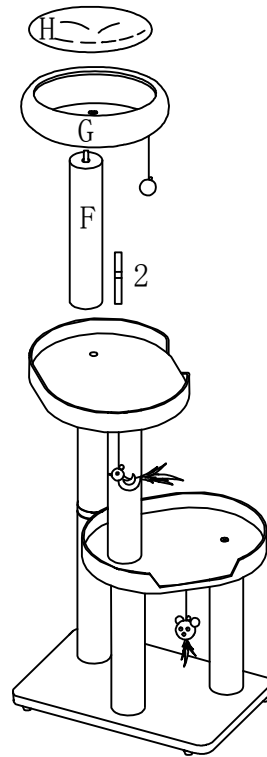

50263

Natural Home III

①

②

③

1X  60*40*2.5cm A

1X  D9*1.5cm B

1X  50*40*6cm C

1X  50*40*6cm D

3X  D9*45cm E

2X  D9*45cm F

3X  D10*60mm (1)

1X  D10*90mm (2)

3X  D40mm (3)

④

⑤

⑥

1X

D9*45cm

F

1X

D40*12cm

G

1X

D40cm

H

2X

D10*90mm

(2)

Remove the black cap on screw of post before build up the tree